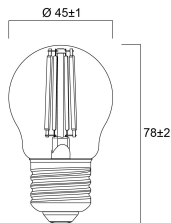

TECHNICAL DRAWINGS