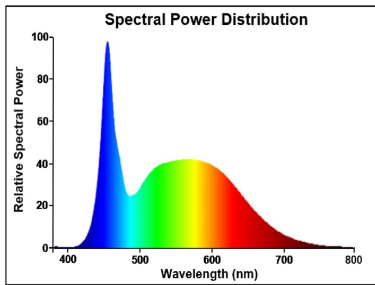

ToLEDo NEOS T8 CCG and AC *ToLEDo T8 V4 5FT 2300LM 865 25K* 0029305

Breakage cleaning instructions	Not applicable
Special purpose lamp	No
Safety message	Not Suitable for totally enclosed fixtures

PHOTOMETRY

TECHNICAL DRAWINGS