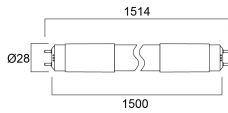

TECHNICAL DRAWINGS