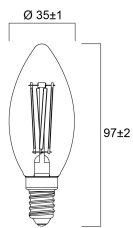

TECHNICAL DRAWINGS