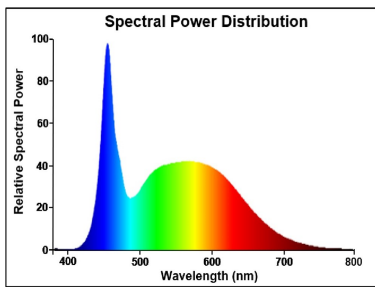

ToLEDo Retro Candle Dimmable

ToLEDo RT Candle V5 ST DIM 470LM 865 E14 SL

0029369

Packaging single width (cm)	4.5
Packaging single depth (cm)	4.5
Units per outer package	6
Packaging outer width (cm)	9.7
Packaging outer depth (cm)	12.0

Safety data

Optimal operating condition (°C)	-10-45
Breakage cleaning instructions	Not applicable
Special purpose lamp	No
Dry applications use only	Yes
Safety message	Not Suitable for totally enclosed fixtures

PHOTOMETRY

TECHNICAL DRAWINGS