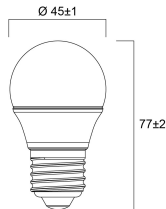

Lifetime data

Lifespan L70 B50	15000
Average life (Nominal) (h)	15000
Average life (Rated) (h)	15000

Physical data

Nominal Product Length (mm)	77
Nominal Product Diameter (mm)	45
Weight (kg)	0.02

Packaging

Single packaging type	Carton
Product EAN number	5410288296289
Packaging single length / height (cm)	5.0
Packaging single width (cm)	5.0
Packaging single depth (cm)	9.5
Units per outer package	6
Packaging outer width (cm)	10.7
Packaging outer depth (cm)	10.2

TOLEDO BALL

ToLEDo Ball V7 470LM 865 E27 SL

0029628

Safety data

Optimal operating condition (°C)	-20-40
Breakage cleaning instructions	Not applicable
Special purpose lamp	No
Dry applications use only	Yes
Safety message	Not Suitable for totally enclosed fixtures

PHOTOMETRY

TECHNICAL DRAWINGS

SYLVANIA

TOLEDO BALL

ToLEDo Ball V7 470LM 865 E27 SL

0029628

SYLVANIA

0029628