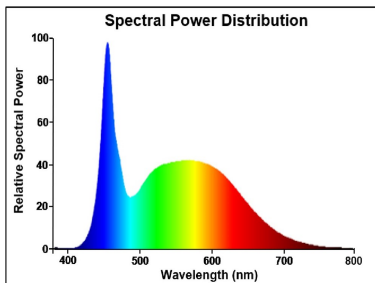

TOLEDO BALL

ToLEDo Ball V7 470LM 865 E27 SL

0029628

Safety data

Optimal operating condition (°C)	-20-40
Breakage cleaning instructions	Not applicable
Special purpose lamp	No
Dry applications use only	Yes
Safety message	Not Suitable for totally enclosed fixtures

PHOTOMETRY

TECHNICAL DRAWINGS