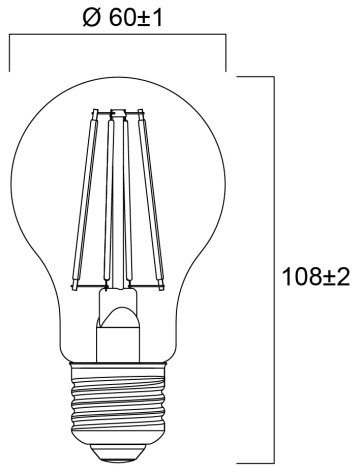

Product Overview

Product name	ToLEDo RT GLS V5 CL 470LM 827 E27 SL
Technology	LED
Watt (Rated) (W)	4.5
Type	LED exchangeable
Cap/Base	E27
Fixture rating	Open
General application	Hospitality, Residential & Consumer
ETIM Class	EC001959
E-number FI	4740906
Luminous flux (lm)	470
Colour temperature (K)	2700
Light colour	Homelight
CRI (Ra)	80
Colour Variation Initial (SDCM)	6
Photobiological Risk Group	RG1
Wattage (W)	4.5
Product Voltage (V)	230
Dimmable	No

ToLEDo RT GLS V5 CL 470LM 827 E27 SL 0029323

Average life (Nominal) (h)	15000
Product EAN number	5410288293233
Warranty	3 years

Technical drawings

Data table

GENERAL DATA

Product name	ToLEDo RT GLS V5 CL 470LM 827 E27 SL
Technology	LED
Watt (Rated) (W)	4.5
Type	LED exchangeable
Cap/Base	E27
Fixture rating	Open
General application	Hospitality, Residential & Consumer
Operating temperature range (°C)	-20°C...+40°C