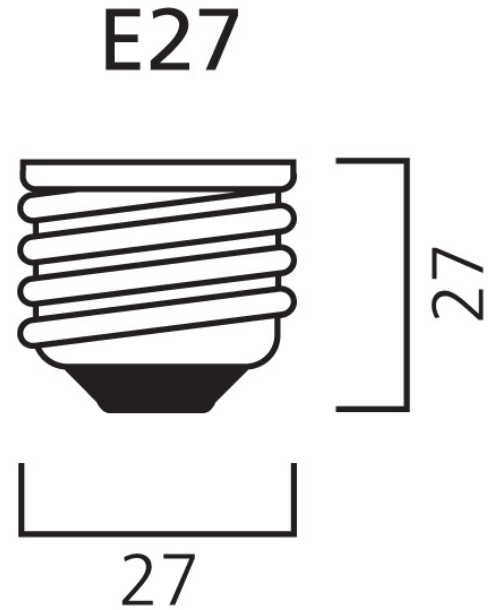

Product Overview

Product name	ToLEDo RT GLS V5 CL 470LM 827 E27 SL
Technology	LED
Watt (Rated) (W)	4.5
Type	LED exchangeable
Cap/Base	E27
Fixture rating	Open
General application	Hospitality, Residential & Consumer
ETIM Class	EC001959
E-number FI	4740906
Luminous flux (lm)	470
Colour temperature (K)	2700
Light colour	Homelight
CRI (Ra)	80
Colour Variation Initial (SDCM)	6
Photobiological Risk Group	RG1
Wattage (W)	4.5
Product Voltage (V)	230
Dimmable	No

ToLEDo RT GLS V5 CL 470LM 827 E27 SL 0029323

Average life (Nominal) (h)	15000
Product EAN number	5410288293233
Warranty	3 years

Technical drawings

Data table

GENERAL DATA

Product name	ToLEDo RT GLS V5 CL 470LM 827 E27 SL
Technology	LED
Watt (Rated) (W)	4.5
Type	LED exchangeable
Cap/Base	E27
Fixture rating	Open
General application	Hospitality, Residential & Consumer
Operating temperature range (°C)	-20°C...+40°C