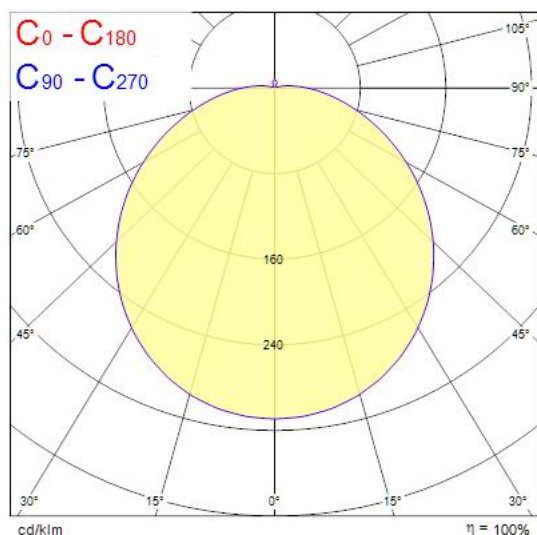

GIOTTO 305 3000K SURFACE EMERGENCY 3034785

Glare control	< 24
Photobiological Risk Group	RG0
Luminous flux (emergency) (lm)	128
Luminous flux (emergency) (lm)	128
Total power consumption (W)	20
Electrical protection	Class I
Control gear type	LED driver constant current
Control gear mounting	Integrated
Dimmable	No
LED Flickering Rate	Ultra low (5% or less)
Housing colour	White
IP rating	IP44
IK rating	IK10
Product EAN number	8711971347859
Warranty	5 years
Colour Code	830
Dimming method	N/A

Photometry