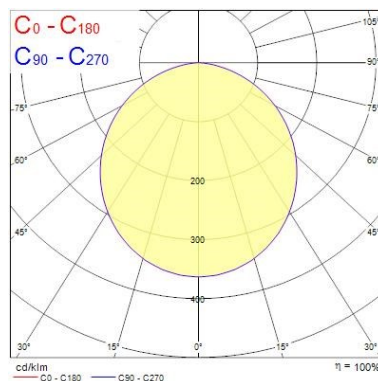

Colossal 400 OPAL

COLOSSAL 400mm HO 840 OPAL DIR WHITE DALI
2071331

Lifetime data

Lifespan L70 B50	170000
Lifespan L80 B20	145000
Lifespan L90 B10	66000

Physical data

Housing colour	RAL 9016 - Traffic white / Bezel
IP rating	IP40/20
IK rating	IK07
Diffuser finish	Opal
Diffuser material	PC Polycarbonate
Nominal Product Height (mm)	93
Nominal Product Diameter (mm)	400
Weight (kg)	6.5

Packaging

Single packaging type	Carton
Product EAN number	5025768713318
Packaging single length / height (cm)	14.0
Packaging single width (cm)	47.0
Packaging single depth (cm)	47.0
DUN14 (outer)	05025768713318
Units per outer package	1
Packaging outer length / height (cm)	14.0
Packaging outer width (cm)	47.0
Packaging outer depth (cm)	47.0

Safety data

Optimal operating condition (°C)	10-25

PHOTOMETRY

TECHNICAL DRAWINGS