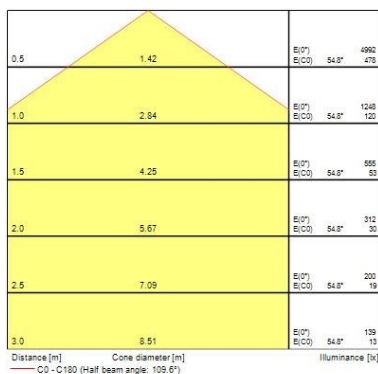

Colossal 400 OPAL

COLOSSAL 400mm HO 840 OPAL DIR WHITE DALI
2071331

Lifetime data

Lifespan L70 B50	170000
Lifespan L80 B20	145000
Lifespan L90 B10	66000

Physical data

Housing colour	RAL 9016 - Traffic white / Bezel
IP rating	IP40/20
IK rating	IK07
Diffuser finish	Opal
Diffuser material	PC Polycarbonate
Nominal Product Height (mm)	93
Nominal Product Diameter (mm)	400
Weight (kg)	6.5

Packaging

Single packaging type	Carton
Product EAN number	5025768713318
Packaging single length / height (cm)	14.0
Packaging single width (cm)	47.0
Packaging single depth (cm)	47.0
DUN14 (outer)	05025768713318
Units per outer package	1
Packaging outer length / height (cm)	14.0
Packaging outer width (cm)	47.0
Packaging outer depth (cm)	47.0

Safety data

Optimal operating condition (°C)	10-25

PHOTOMETRY

TECHNICAL DRAWINGS