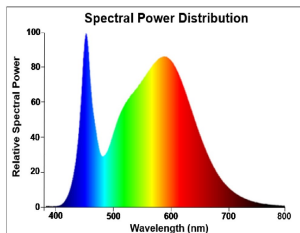

ToLEDo NEOS T8 CCG and AC *ToLEDo T8 V4 4FT 1800LM 840 25K* 0029302

TECHNICAL DRAWINGS