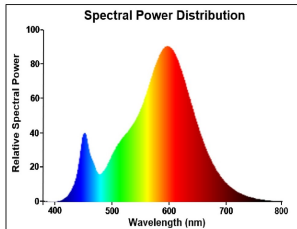

RefLED Retro Superia ES50 DIMMABLE

RefLED Superia Retro ES50 V3 345LM DIM 827 36 SL
0029125