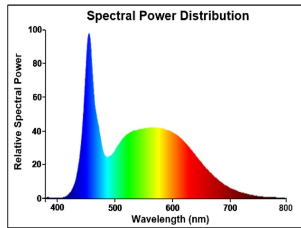

ToLEDo Retro Candle Dimmable

ToLEDo RT Candle V5 ST DIM 470LM 865 E14 SL
0029369

PHOTOMETRY