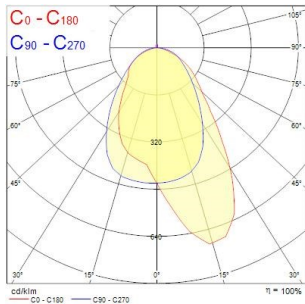

Isoline

ISOLINE 3380MM 4K 1.7ASY-L 1.7BLK DA
0042561

TECHNICAL DRAWINGS