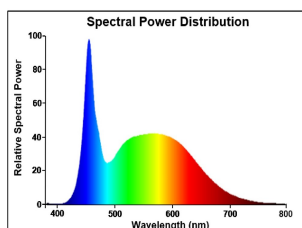

TOLEDO BALL

ToLEDo Ball V7 470LM 865 E27 SL

0029628