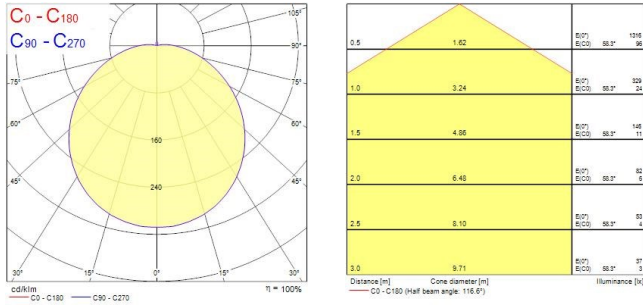

Giotto LED 235 GIOTTO 235 3000K SURFACE DALI 3034761

PHOTOMETRY

TECHNICAL DRAWINGS