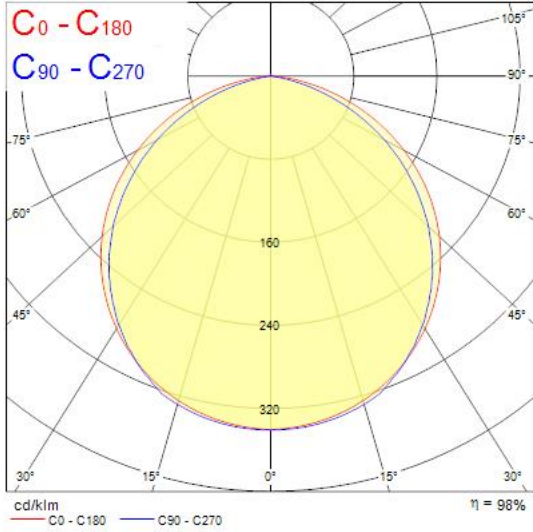

Photometry