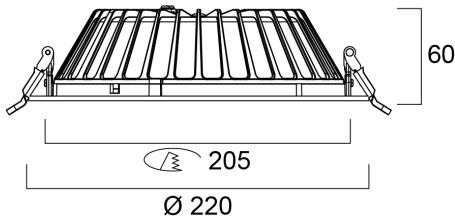

Technical drawings

Data table

GENERAL DATA

Product name	Insaver Slim UGR19 205 IP44 2400lm 840
Technology	LED
Cap/Base	N/A
Housing	Aluminium
Mount	Ceiling recessed mounting
General application	Hospitality, Office, Retail
Operating temperature range (°C)	-10°C...+40°C
Performance ambient temperature Tq (°C)	40
ETIM Class	EC001744
E-number FI	4276919
Warranty	5 years

OPTICAL DATA

Fixture luminous flux (lm)	2400
Luminaire efficacy (lm/W)	120