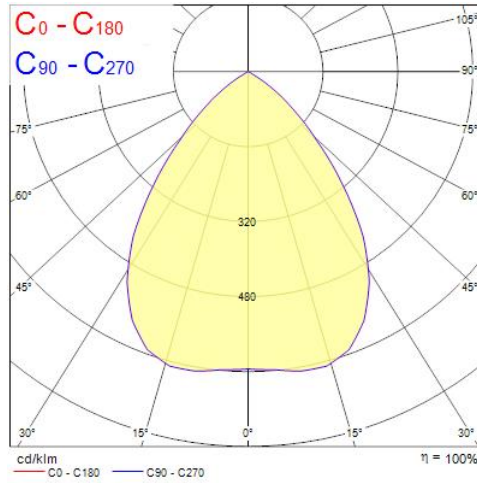

## Product Overview

Product name	Insaver Slim UGR19 205 IP44 2400lm 840
Technology	LED
Cap/Base	N/A
Housing	Aluminium
Mount	Ceiling recessed mounting
General application	Hospitality, Office, Retail
ETIM Class	EC001744
E-number FI	4276919
Fixture luminous flux (lm)	2400
Luminaire efficacy (lm/W)	120
Colour temperature (K)	4000
Light colour	Neutral White
CRI (Ra)	80
Colour Variation Initial (SDCM)	3
Beam Angle (°)	60
Beam Angle (°)	NA
Glare control	< 19
Photobiological Risk Group	RG1
Total power consumption (W)	20
Electrical protection	Class II

### Photometry

Distance [m]	Cone diameter [m]	E(0°) E(C0)	E(30.5°)	Illuminance [lx]
0.5	0.59	8595	2749	
1.0	1.18	2149	687	
1.5	1.77	955	305	
2.0	2.36	537	172	
2.5	2.95	344	110	
3.0	3.53	239	75	

Distance [m] Cone diameter [m] Illuminance [lx]  
C0 - C180 (Half beam angle: 61.0°)