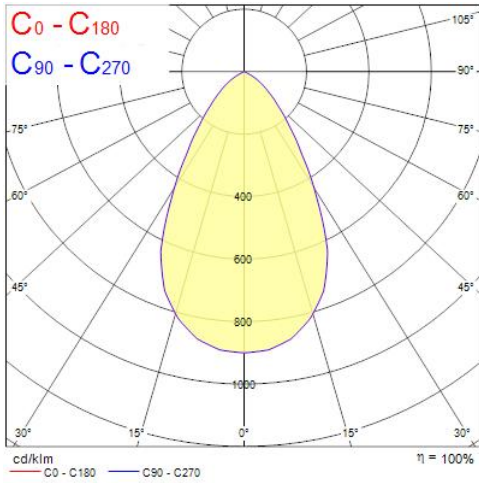

### Photometry

Distance [m]	Cone diameter [m]	E(0°) E(C0)	E(30.5°)	Illuminance [lx]
0.5	0.59	8595	2749	
1.0	1.18	2149	687	
1.5	1.77	955	305	
2.0	2.36	537	172	
2.5	2.95	344	110	
3.0	3.53	239	75	

Distance [m] Cone diameter [m] Illuminance [lx]  
C0 - C180 (Half beam angle: 61.0°)