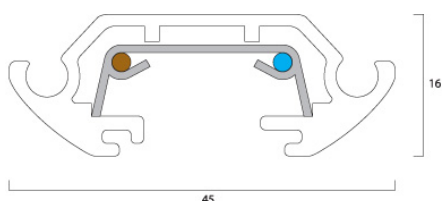

Technical drawings

Standard LP