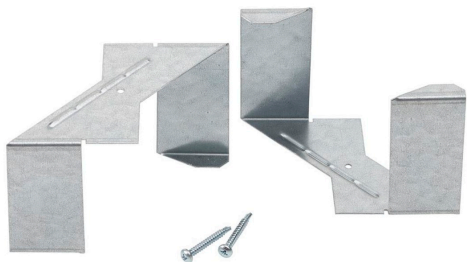

Concord

OPTIX LINEAR RECESSED ACCESSORY BRACKET 1-20MM X5 2021718

Features

- Mounting bracket for Optix Linear Recessed range. Suitable for ceiling thickness 1-20mm. Contains 5 pairs of brackets suitable for fixing 5 luminaires. Necessary screws are included in the pack.

Product Overview

Product name	OPTIX LINEAR RECESSED ACCESSORY BRACKET 1-20MM X5
Technology	Accessory
Housing	Steel
General application	Education, Office
ETIM Class	EC002557
Housing colour	Silver
Product EAN number	5025768217182
Warranty	5 years