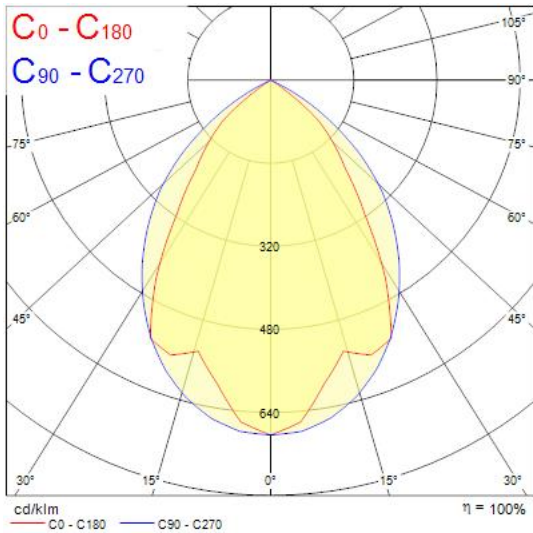

RANA NEO 4700LM S 1500 840 DALI EM 1L WHITE 0054255

Electrical protection	Class I
Control gear type	LED driver constant current
Dimmable	Yes
LED Flickering Rate	Ultra low (5% or less)
Housing colour	RAL 9016 - Traffic white / Bezel
IP rating	IP20
IK rating	IK07
Product EAN number	5410288542553
Warranty	5 years
Dimming method	DALI

Photometry