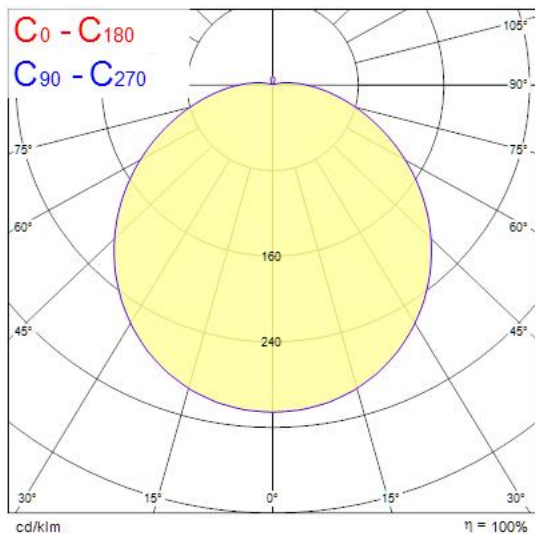

GIOTTO 305 3000K RECESSED MW SENSOR 3034775

Electrical protection	Class I
Control gear type	LED driver constant current
Control gear mounting	Integrated
Dimmable	No
LED Flickering Rate	Ultra low (5% or less)
Housing colour	White
IP rating	IP44
IK rating	IK10
Product EAN number	8711971347750
Warranty	5 years
Colour Code	830
Dimming method	N/A

Photometry