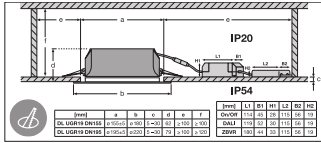

The server returned a "500 Internal Server Error".

Something is broken. Please let us know what you were doing when this error occurred. We will fix it as soon as possible. Sorry for any inconvenience caused.

Referenzen / Verweise

- Zur Garantie siehe www.ledvance.de/garantie

Haftungsausschluss

Änderungen und Irrtümer vorbehalten. Vergewissern Sie sich, dass Sie immer den neuesten Stand verwenden.

Oops! An Error Occurred

The server returned a "500 Internal Server Error".

Something is broken. Please let us know what you were doing when this error occurred. We will fix it as soon as possible. Sorry for any inconvenience caused.