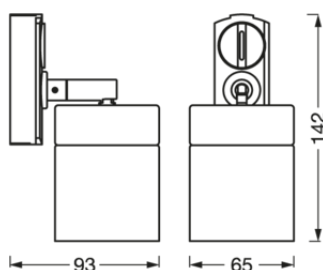

### Dimensions & Weight

Length	142.00 mm
Width	65.00 mm
Height	93.00 mm
Product weight	170.00 g