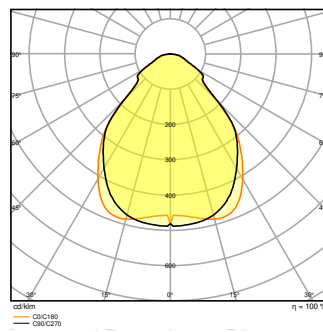

Dimensions & Weight

Length	1195.00 mm
Width	295.00 mm
Height	11.00 mm
Product weight	2940.00 g

Materials & Colors