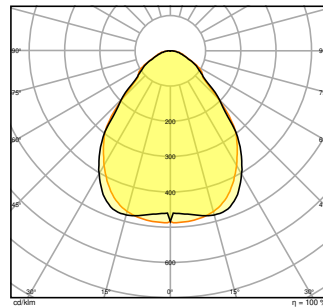

Dimensions & Weight

Length	1195.00 mm
Width	295.00 mm
Height	11.00 mm
Product weight	2940.00 g

Materials & Colors