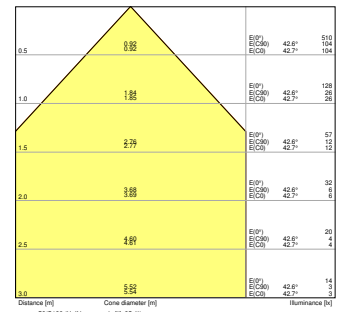

### Photometrical data

Luminous flux	4320 lm / 3640 lm / 3120 lm <sup>1)</sup>
Luminous efficacy	130 lm/W <sup>1)</sup>
Color temperature	4000 K
Light color (designation)	Cool White
Color rendering index Ra	> 80
Standard deviation of color matching	$\leq 3$ sdc <sub>m</sub>
Low flicker	Yes
Flickering metric (Pst LM)	<1
Stroboscope effect metric (SVM)	< 0.4
Photobiological safety group acc. to EN62778	RG0
Beam angle	90 °
UGR	< 19

### Dimensions & Weight

Length	1195.00 mm
Width	295.00 mm
Height	11.00 mm
Product weight	2940.00 g