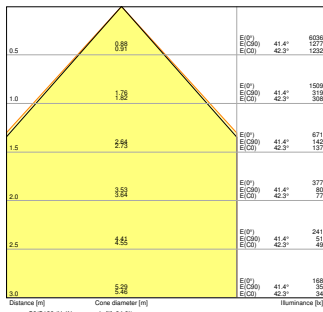

### Photometrical data

Luminous flux	4320 lm / 3640 lm / 3120 lm <sup>1)</sup>
Luminous efficacy	130 lm/W <sup>1)</sup>
Color temperature	4000 K
Light color (designation)	Cool White
Color rendering index Ra	> 80
Standard deviation of color matching	$\leq 3$ sdc <sub>m</sub>
Low flicker	Yes
Flickering metric (Pst LM)	<1
Stroboscope effect metric (SVM)	< 0.4
Photobiological safety group acc. to EN62778	RG0
Beam angle	90 °
UGR	< 19

### Dimensions & Weight

Length	1195.00 mm
Width	295.00 mm
Height	11.00 mm
Product weight	2940.00 g