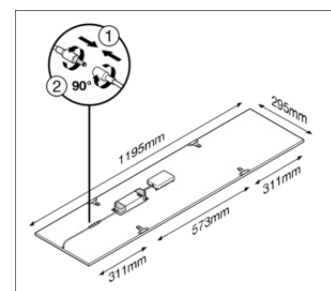

Photometric and lighting design files

UGR file (UGR table)

LDC typ cone

LDC typ polar

CAD/BIM files

BIM_Revit_3D

CAD_STEP_3D

Tender texts

Tender documents

LOGISTICAL DATA

Product code	Packaging unit (Pieces/Unit)	Dimensions (length x width x height)	Gross weight	Volume
4099854004100	Folding box 1	37 mm x 344 mm x 1,347 mm	3392.00 g	17.14 dm³
4099854004117	Shipping box 4	1,352 mm x 167 mm x 379 mm	14510.00 g	85.57 dm³

The mentioned product code describes the smallest quantity unit which can be ordered. One shipping unit can contain one or more single products. When placing an order, for the quantity please enter single or multiples of a shipping unit.

ADDITIONAL CATALOG INFORMATION

References / Links

- For Guarantee see www.ledvance.com/guarantee