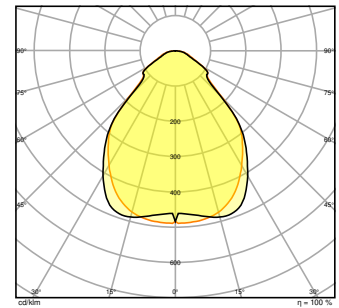

Dimensions & Weight

Length	1195.00 mm
Width	295.00 mm
Height	11.00 mm
Product weight	2940.00 g

Materials & Colors