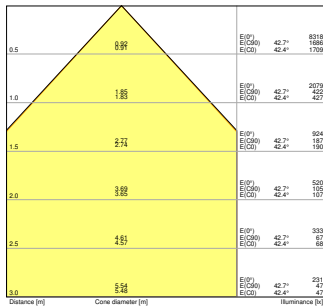

Dimensions & Weight

Length	1195.00 mm
Width	295.00 mm
Height	11.00 mm
Product weight	2940.00 g

Materials & Colors