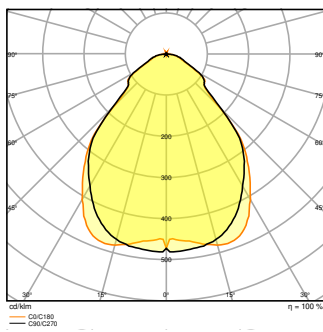

Dimensions & Weight

Length	1195.00 mm
Width	295.00 mm
Height	11.00 mm
Product weight	2940.00 g

Materials & Colors