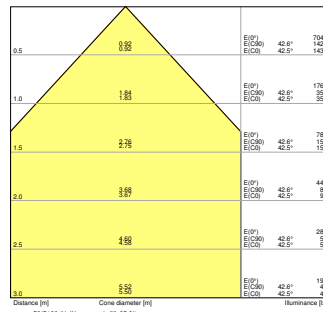

### Photometrical data

Luminous flux	4320 lm / 3640 lm / 3120 lm <sup>1)</sup>
Luminous efficacy	130 lm/W <sup>1)</sup>
Color temperature	4000 K
Light color (designation)	Cool White
Color rendering index Ra	> 80
Standard deviation of color matching	$\leq 3$ sdc <sub>m</sub>
Low flicker	Yes
Flickering metric (Pst LM)	<1
Stroboscope effect metric (SVM)	< 0.4
Photobiological safety group acc. to EN62778	RG0
Beam angle	90 °
UGR	< 19

### Dimensions & Weight

Length	1195.00 mm
Width	295.00 mm
Height	11.00 mm
Product weight	2940.00 g