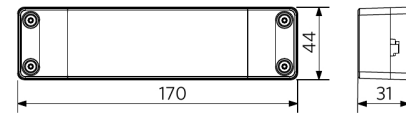

LEDPanelS-E4
Driver On/Off