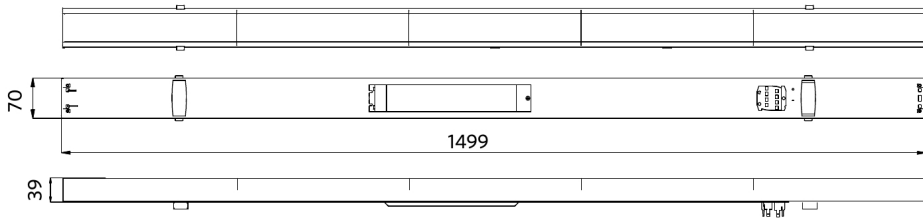

Maatschets (mm)

LEDTrunking Mod