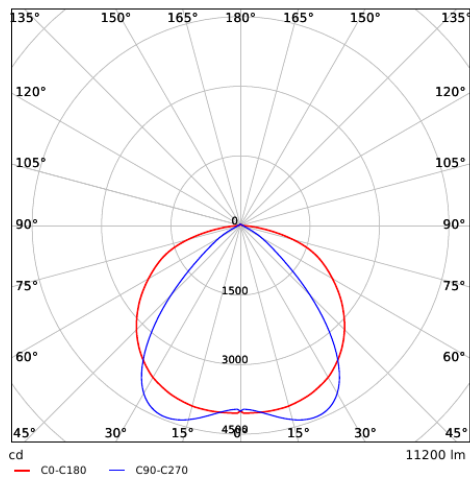

Fotometrische gegevens