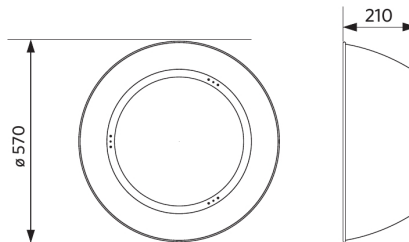

LEDHighbay-P5
Reflector-D420