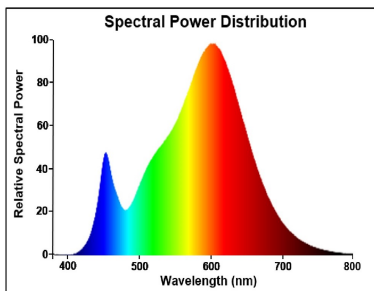

RefLED PAR38

RefLED Retro PAR38 V2 DIM 1200L 830 IP65 40 SL
0029200

DUN14 (outer)	15410288292004
Units per outer package	6
Packaging outer length / height (cm)	43.7
Packaging outer width (cm)	29.6
Packaging outer depth (cm)	21.5

Safety data

Optimal operating condition (°C)	-20-40
Breakage cleaning instructions	Not applicable
Special purpose lamp	No
Dry applications use only	Yes
Suitable for household illumination	Yes
Safety message	Dimmable with approved dimmers

PHOTOMETRY

TECHNICAL DRAWINGS