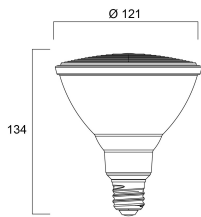

TECHNICAL DRAWINGS