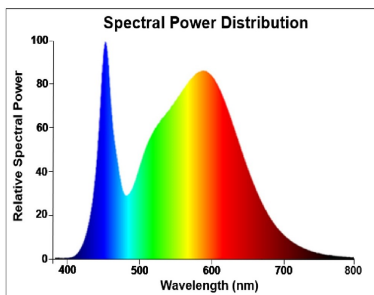

RefLED Superia Retro MR16

RefLED Superia Retro MR16 V2 380LM 840 36° SL

0029228

Units per outer package	36
Packaging outer length / height (cm)	36.2
Packaging outer width (cm)	21.7
Packaging outer depth (cm)	21.9

Safety data

Optimal operating condition (°C)	-20-40
Breakage cleaning instructions	Not applicable
Special purpose lamp	No
Dry applications use only	Yes
Suitable for household illumination	Yes
Safety message	Not Suitable for totally enclosed fixtures

PHOTOMETRY

TECHNICAL DRAWINGS