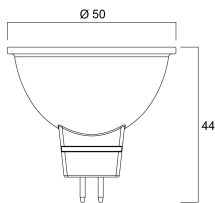

TECHNICAL DRAWINGS