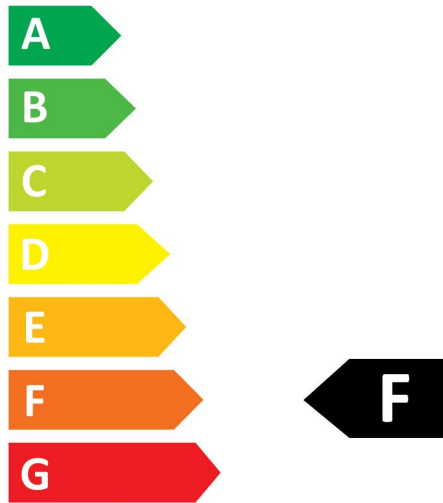

RefLED Superia Retro MR16

RefLED Superia Retro MR16 V2 380LM 840 36° SL
0029228

0029228

5
kWh/1000h

2019/2015