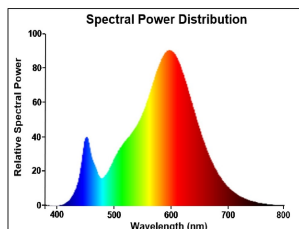

RefLED Retro Superia ES50 DIMMABLE

RefLED Superia Retro ES50 V3 345LM DIM 827 36 SL
0029125