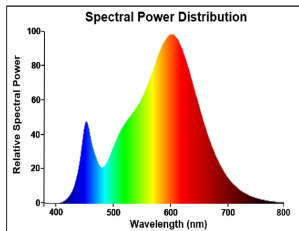

RefLED PAR38

RefLED Retro PAR38 V2 DIM 1200L 830 IP65 40 SL

0029200