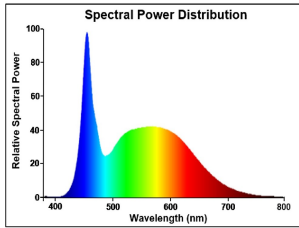

ToLEDo Retro Candle Dimmable

ToLEDo RT Candle V5 ST DIM 470LM 865 E14 SL
0029369

PHOTOMETRY