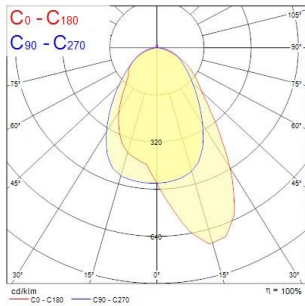

Isoline

ISOLINE 3380MM 4K ASYL 5C

0042539

TECHNICAL DRAWINGS