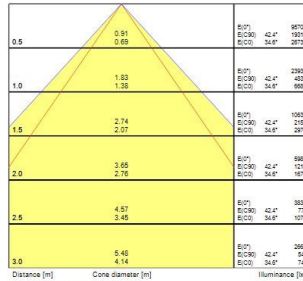

RANA NEO Recessed 1200

RANA NEO 3700LM REC 1200x300 840 CC EM 1L WHITE
0052595

TECHNICAL DRAWINGS