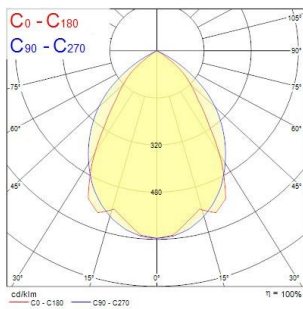

RANA NEO Recessed 1200

RANA NEO 3700LM REC 1200x300 840 CC EM 1L WHITE
0052595

TECHNICAL DRAWINGS