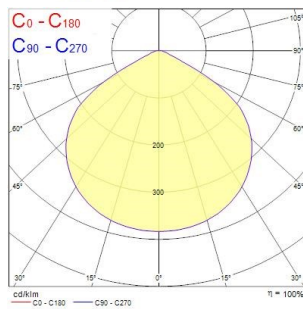

RANA NEO Recessed 1200

RANA NEO 3700LM REC 1200x300 840 CC EM 1L WHITE
0052595

TECHNICAL DRAWINGS