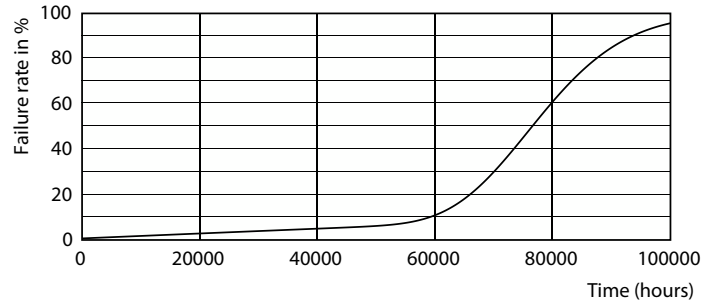

MASTER LEDtube InstantFit HF T8

Levensduur

Life Expectancy Diagram - MAS LEDtube HF 1500mm UO 24W840 T8