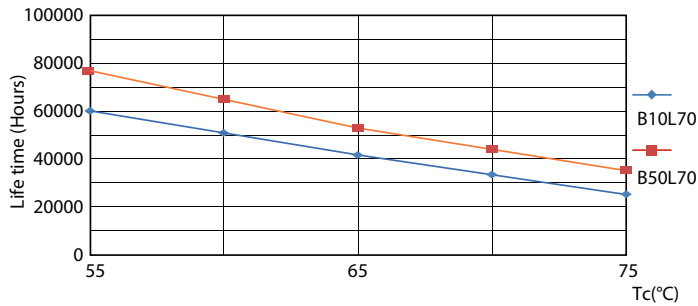

Life Expectancy Diagram - MAS LEDtube HF 1500mm UO 24W840 T8