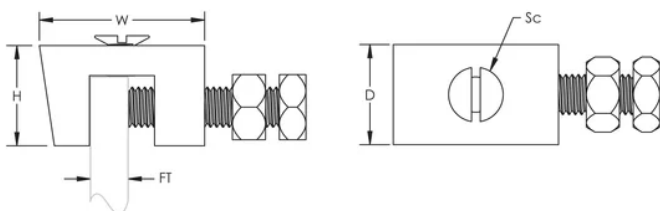

GLAZING BAR HOLDFAST, ALUMINIUM, 13 MM MAX. FLENSDIKTE

CATALOG NUMBER

GBHA

FEATURES

Voor verbinden van raamkozijnen en andere metalen structuren

PRODUCTKENMERKEN

Article Number: 710305

Material: Aluminium

Flange Thickness: 13 mm max

Screw Diameter: M6

Depth: 20 mm

Height: 20 mm

Width: 33 mm

Unit Weight: 0,04 kg

DIAGRAMS