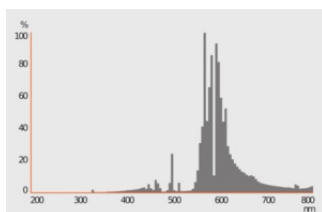

1) Minimum / Maximum

Photometrical data

Luminous flux	4000 lm
Luminous efficacy	73 lm/W
Color temperature	2000 K
Color rendering index Ra	≤25
Light color	220
Rated LLMF at 2,000 h	0.92
Rated LLMF at 4,000 h	0.90
Rated LLMF at 6,000 h	0.88
Rated LLMF at 8,000 h	0.86
Rated LLMF at 12,000 h	0.84
Rated LLMF at 16,000 h	0.83
Rated LLMF at 20,000 h	0.79
UV protection	No