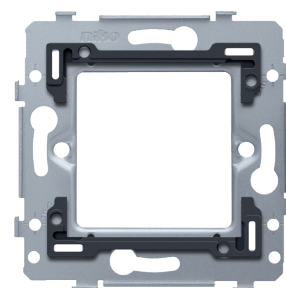

## Technical data

Universal base for 45 x 45 mm functions.

- Protection degree: IP41 for the combination of a mechanism, central plate and faceplate
- Impact resistance: The combination of a mechanism, a central plate and a faceplate has an impact-resistance of IK06
- Flush-mounting frame
  - 1 mm-thick metal
  - galvanized on all sides after cutting, even on the cut edges
  - with 4 grooves with screw hole of 7 mm
  - with 4 screw holes (indicated by a screw symbol) with a diameter of 3 mm for mounting on panels
- Fixing method
  - with screws for simple fixing in a flush-mounting box with grip surfaces
- Centre-to-centre distance
  - horizontal coupling and vertical coupling with centre-to-centre distance 71 mm
  - horizontal connection of several bases is quick and perfect thanks to the folded-up dovetails on the left and right side
  - extra robustness due to the folded-up edges on the outside of the base and the continuation to the inside of the base
- End border: The flush-mounting frame is equipped, both on the top and the bottom, with a dark grey, plastic end border. This border is made of PC+ASA and is joined to the flush-mounting frame using a melting process. The corners of the two end borders are equipped with rectangular openings (7.9 x 1.5 mm) each containing a multi-positional snap hook. Thanks to the snap hooks, the 4 rectangular openings ensure that the faceplate can always be attached flat to the wall, even in cases of untidy plasterwork. This works in two directions: If the flush-mounting box sticks out of the plasterwork, the multi-positional snap hooks can compensate for a 1 to 1.2 mm margin; if the flush-mounting box is sunk too deeply in the plasterwork, the snap hooks can compensate for up to a 1.8 mm margin. The end borders also have 4 round openings that ensure the correct positioning of the faceplate in relation to the central plate.
- Ambient temperature: -5 – +40 °C
- Marking: CE