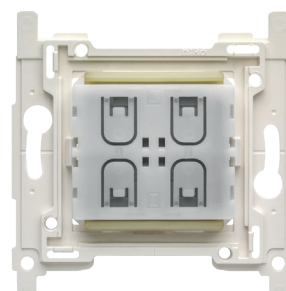

Niko dimmer switch, Bluetooth®

360-21001

4 year warranty

With this wireless and battery-free dimmer switch in Niko design, you can remotely operate Bluetooth® low energy 2,4 GHz wireless receivers that are located in the same room. Examples are Niko presence and motion detectors with a Bluetooth® interface (P48 and M48 series) or smart lighting with integrated Bluetooth® technology from Casambi® or Xicato®. For best performance, follow the installation and radio planning guidelines. Configure each dimmer switch push button with the respective smart lighting smartphone app or software app (e.g. Niko detector tool app, Casambi app, Xicato® Control Software, SylSmart Standalone app, ..). Up to four buttons can be configured. No wall breaking or cable installation is needed. The dimmer switch can be mounted in a European flush-mounting box, screwed on a wall (screws not included) or glued to a flat surface with double-sided adhesive strips (included). The central plate and faceplate must be ordered separately. The dimmer switch combines with any Niko Pure, Niko Intense and Niko Original faceplate in the colour of your choice.