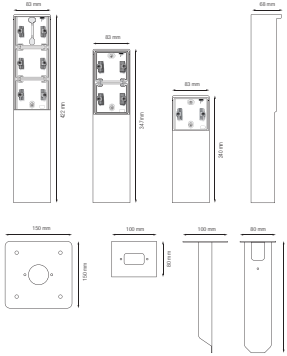

Faster and easier installation:

- all connections terminals are located at the top of the base:
 - to ensure all wires can be cut and stripped at the same length
 - to guarantee more space under the mechanism, so you can easily fold the wires and place the mechanism in the flush-mounting box without the wiring pushing it back up.

Technical data

Splashproof garden post with threefold socket outlet, pin earthing and spike, grey. Handmade product: small deviations in form may occur

- Function: – wall socket outlet
 - contact buses with a large contact surface that do not rest on the base in order to be connected
- Maximum MCB rating: 16 A (1.5 mm²) / 20 A (2.5 mm²) (limited by national installation rules)
- Number of mechanisms: 3
- Protection degree: IP55 for the combination of a socket outlet and a splashproof mounting box
- Impact resistance: The combination of a Hydro mechanism and a flush- or surface-mounting box has an impact resistance of IK07 with a minimum temperature of -25 °C and a maximum temperature of 55 °C
- Colour: The base material is coloured light grey in mass (approximately NCS S 1502 - B, RAL 7035)
- Dimensions (HxWxD): 422 x 83 x 68 mm
- Certification marks: CE, NF
- Marking: CE

niko

- Material housing: stainless steel

$\frac{h}{3} \leq \frac{16 A}{250 Vac}$ **CE**

Dimensions

Wiring diagram