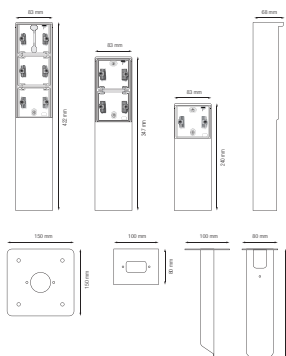

Splashproof garden post with baseplate for a single Niko Hydro function, white

701-36910

4 year warranty

The garden post can hold one Niko Hydro function of your choice. It has an IP55 protection degree and is equipped with a baseplate for installation on a solid surface. Its functional and beautiful design makes the garden post a perfect fit for outdoor areas, such as on terraces and in outdoor kitchens. Moreover, the entire unit is splashproof, which makes it extremely well-suited for use in damp areas and in demanding environments. Please note that the adapter frame XXX-85000 must be used to build 45 x 45 mm functions, such as data modules, telephone sockets, audio connections and TV/FM sockets, into the garden post.

Technical data

Splashproof garden post with baseplate for a single Niko Hydro function, white. Handmade product: small deviations in form may occur

- Function: – wall socket outlet
 - contact buses with a large contact surface that do not rest on the base in order to be connected
- Number of mechanisms: 1
- Protection degree: IP55 for the combination of a function and a splashproof mounting box
- Impact resistance: The combination of a Hydro mechanism and a flush- or surface-mounting box has an impact resistance of IK07 with a minimum temperature of -25 °C and a maximum temperature of 55 °C
- Colour: white (coloured in mass, approximately NCS S 0502 - Y50R, RAL 9010)
- Dimensions (HxWxD): 240 x 83 x 68 mm
- Marking: CE
- Material housing: stainless steel

CE

Dimensions

niko

Wiring diagram