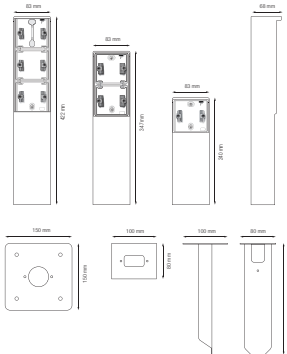

Faster and easier installation:

- all connections terminals are located at the top of the base:
  - to ensure all wires can be cut and stripped at the same length
  - to guarantee more space under the mechanism, so you can easily fold the wires and place the mechanism in the flush-mounting box without the wiring pushing it back up.

## Technical data

Splashproof garden post with threefold socket outlet, pin earthing and spike, black. Handmade product: small deviations in form may occur

- Function: – wall socket outlet
  - contact buses with a large contact surface that do not rest on the base in order to be connected
- Maximum MCB rating: 16 A (1.5 mm<sup>2</sup>) / 20 A (2.5 mm<sup>2</sup>) (limited by national installation rules)
- Number of mechanisms: 3
- Protection degree: IP55 for the combination of a socket outlet and a splashproof mounting box
- Impact resistance: The combination of a Hydro mechanism and a flush- or surface-mounting box has an impact resistance of IK07 with a minimum temperature of -25 °C and a maximum temperature of 55 °C
- Colour: The base material is coloured in mass, black (RAL 9005)
- Dimensions (HxWxD): 422 x 83 x 68 mm
- Certification marks: CE, NF
- Marking: CE

### Dimensions