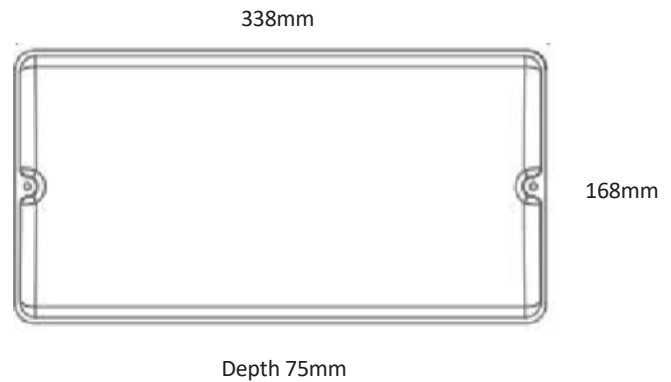

LED Emergency Luminaire

The Stratos Ultra LED bulkhead is ideal for use in area with high ceilings or areas requiring high emergency lux levels- The Stratos Ultra gives 1500 lumen output in the emergency mode!.

Mains LM output 1500Lm
 Emergency LM output 1500Lm
 Mains Wattage 18W
 Battery Ni-cd 9.6v 4500mAh
 LED 42x SMD 2835

Features

- Approximately 15x the light output of a typical LED bulkhead.
- Long life LED technology
- Maintained or non-maintained operation
- Polycarbonate construction with clear diffuser
- Hinged gear tray for easy installation
- Cable entry: rear, end & side of fitting
- Easy to install
- Low environmental impact
- Low running costs
- Low maintenance
- Meets BS EN 60598-2-22 and other relevant standards

Stratos Ultra	Mounting Height	Transverse distance to Wall	Transverse distance between luminaires	Axial distance to wall	Axial distance to opposite luminaires
1500Lm	3m	8.40	14.30	8.30	14.00
1 Lux	6m	11.40	20.30	9.20	19.70
	10m	11.30	20.60	11.10	20.10
	15m	12.85	26.10	10.30	25.80
	18m	13.10	31.40	12.60	27.30

SPECIFICATIONS

Light Source	42x LED SMD 2835
IP Rating	IP65
Emergency Duration	3 hours (minimum)
Mains Voltage	230V 50Hz ± 10%
Mains Current	90mA (18W) – max
Recharge Periods	Less than 24 hour
Charge Indicator	Integral green LED
Changeover Voltage	As per the requirements of BS EN 60598-2-22
Temperature Range	-5°C to 40°C
Weight	950g
Battery	9.6V 4.5Ah Nickel Cadmium