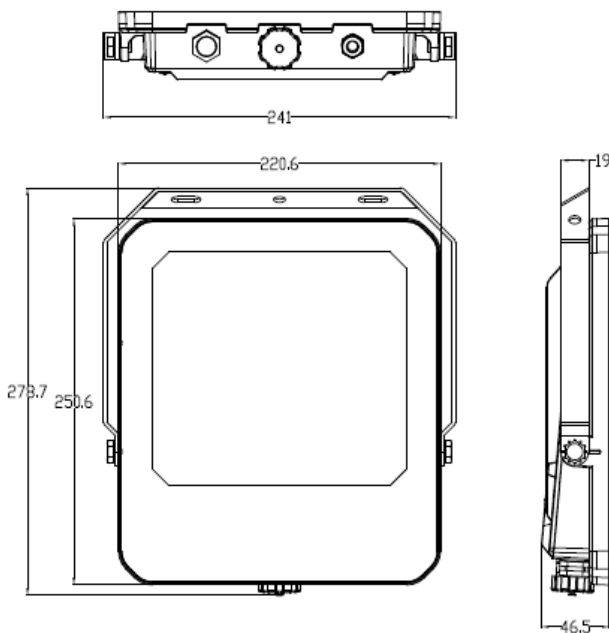

TG5000

Timeguard 100W CCT3 IP65 Black Floodlight
High quality black aluminium body with 6mm toughened opal glass lens and angled mounting bracket

Features

- Colour and Wattage Adjustable LED floodlight solution for residential and commercial applications
- 100W, 150lm/W, CCT3 (3000K, 4000K, 5000K), Wattage adjustable (50W,75W,100W)
- Incorporates 100V-265V wide voltage replaceable driver
- IP65 rating for total protection against dust and low pressure jets of water from any direction
- Complete with 1.5m of cable

Dimensions

Weight:	1.8Kg
Height:	278mm
Width:	241mm
Depth:	46mm

Line Diagram(s)

Technical Specification

Input Voltage	100-265V			
Frequency	50-60Hz			
Operating Current (a)	50W – 0.231 75W – 0.324 100W – 0.422			
Power Factor	50W – 0.87 75W – 0.93 100W – 0.95			
		3000K	4000K	5000K
Lumens	50W	5610	6050	6290
	75W	8150	8900	9100
	100W	10465	11600	11685
Lumens	50W	6800	7320	7350
Per Circuit Watt	75W	9850	10750	10875
	100W	12750	13980	14200
Efficiency	150LM/W			
Energy Rating	D			
IP Rating	IP65			
IK Rating	IK08			
Beam Angle	110°			
Construction	Diecast Aluminium / Toughened glass			
Insulation Class	Class I			
Operating Temperature	-20°C to +50°C			