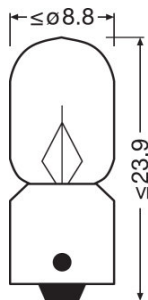

### Dimensions & weight

Length	23.9 mm
Diameter	9 mm
Product weight	1.84 g