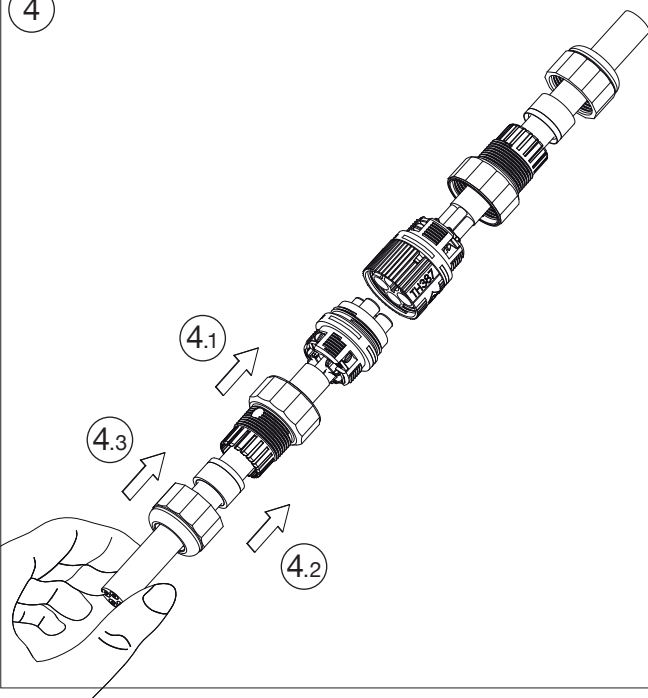

# M147-

**TH387**

**IP68 3bar**

**MADE IN ITALY**

**TH387**  
**2-3-4-5 POLES**

1

3

**Versione a vite standard**  
*Screw terminals*  
Code: THB.XXX.XXX (THR.XXX.XXX)

**4 POLES**

3.1

**Versione perforazione isolante**  
*Piercing terminals version*  
Code: THP.XXX.XXX

No sguainatura  
No unsheathing

4

5

**Chiave speciale di fissaggio rapido**  
*Quick-fixing special tool*

## TH387 2-3-4-5 POLES

Versione a parete  
Panel-mounting version

Visit us on [www.techno.it](http://www.techno.it)

Accessori su richiesta  
Accessories on request

**IP68**

30m  
3bar

Omologato e certificato secondo EN61984.  
Approved and certified in accordance with EN61984.