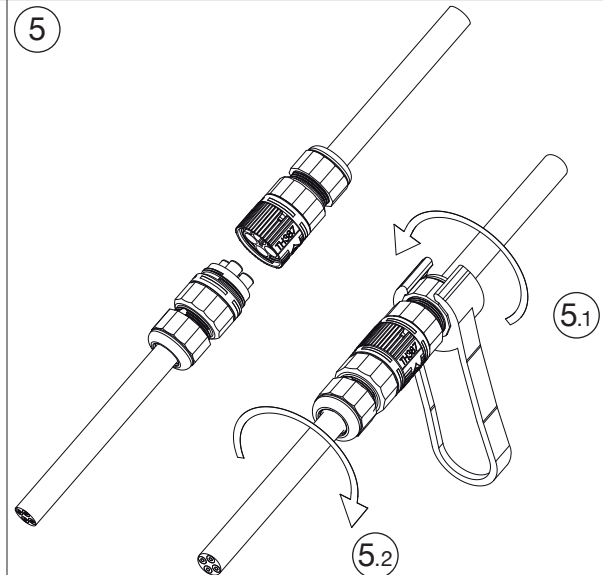

# M147-

**TH387**

**IP68 3bar**

**MADE IN ITALY**

**TH387**  
**2-3-4-5 POLES**

1

3

**Versione a vite standard**  
*Screw terminals*  
Code: THB.XXX.XXX (THR.XXX.XXX)

**4 POLES**

3.1

**Versione perforazione isolante**  
*Piercing terminals version*  
Code: THP.XXX.XXX

No sguainatura  
No unsheathing

4

5

**Chiave speciale di fissaggio rapido**  
*Quick-fixing special tool*

## TH387 2-3-4-5 POLES

Versione a parete  
Panel-mounting version

Visit us on [www.techno.it](http://www.techno.it)

Accessori su richiesta  
Accessories on request

**IP68**

30m  
3bar

Omologato e certificato secondo EN61984.  
Approved and certified in accordance with EN61984.