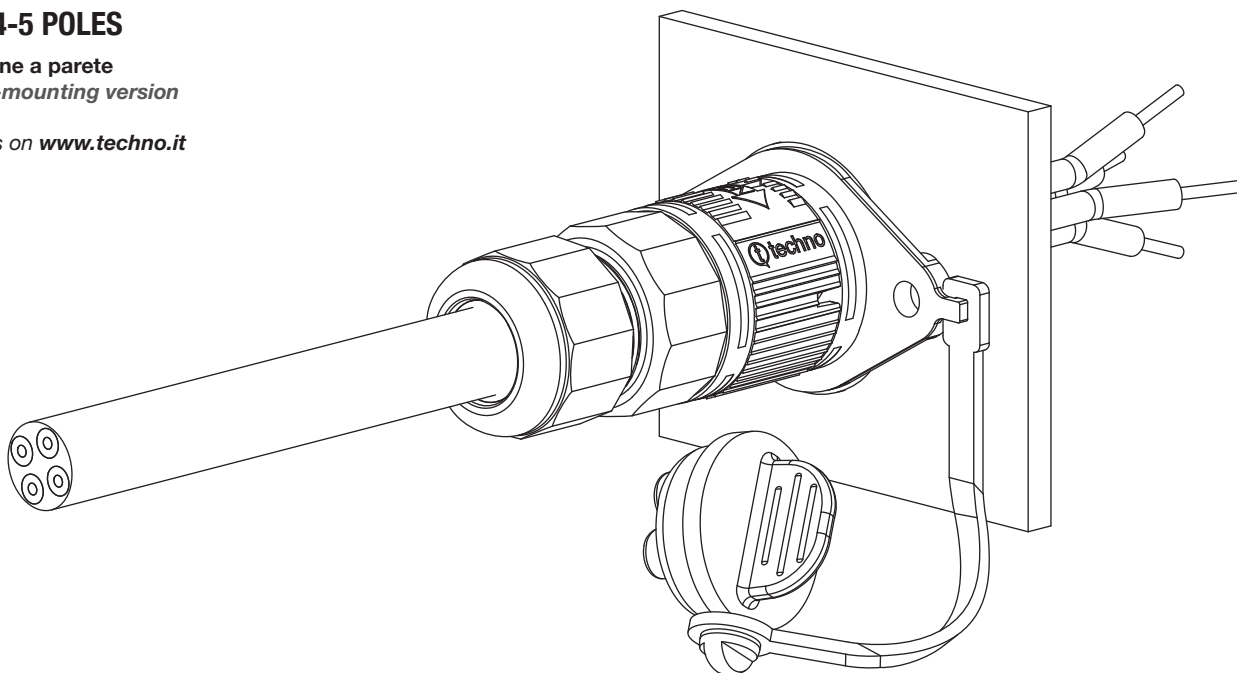

# M147-

**TH387**

**IP68 3bar**

**MADE IN ITALY**

**TH387**  
**2-3-4-5 POLES**

1

3

**Versione a vite standard**  
*Screw terminals*  
Code: THB.XXX.XXX (THR.XXX.XXX)

**4 POLES**

3.1

**Versione perforazione isolante**  
*Piercing terminals version*  
Code: THP.XXX.XXX

No sguainatura  
No unsheathing

4

5

**Chiave speciale di fissaggio rapido**  
*Quick-fixing special tool*

## TH387 2-3-4-5 POLES

Versione a parete  
Panel-mounting version

Visit us on [www.techno.it](http://www.techno.it)

Accessori su richiesta  
Accessories on request

**IP68**

30m  
3bar

Omologato e certificato secondo EN61984.  
Approved and certified in accordance with EN61984.