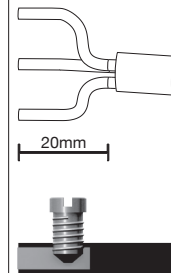

# M147-

**TH387**

**IP68 3bar**

**MADE IN ITALY**

**TH387**  
**2-3-4-5 POLES**

1

3

**Versione a vite standard**  
*Screw terminals*  
Code: THB.XXX.XXX (THR.XXX.XXX)

**4 POLES**

3.1

**Versione perforazione isolante**  
*Piercing terminals version*  
Code: THP.XXX.XXX

No sguainatura  
No unsheathing

4

5

**Chiave speciale di fissaggio rapido**  
*Quick-fixing special tool*

## TH387 2-3-4-5 POLES

Versione a parete  
Panel-mounting version

Visit us on [www.techno.it](http://www.techno.it)

Accessori su richiesta  
Accessories on request

**IP68**

30m  
3bar

Omologato e certificato secondo EN61984.  
Approved and certified in accordance with EN61984.