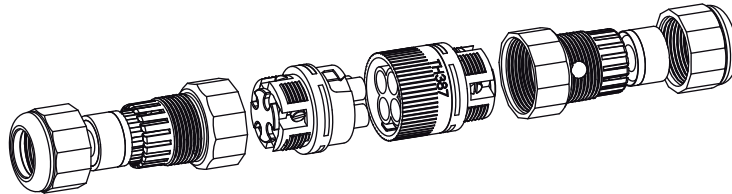

# M147-

**TH387**

**IP68 3bar**

**MADE IN ITALY**

**TH387**  
**2-3-4-5 POLES**

1

3

**Versione a vite standard**  
*Screw terminals*  
Code: THB.XXX.XXX (THR.XXX.XXX)

**4 POLES**

3.1

**Versione perforazione isolante**  
*Piercing terminals version*  
Code: THP.XXX.XXX

No sguainatura  
No unsheathing

4

5

**Chiave speciale di fissaggio rapido**  
*Quick-fixing special tool*

## TH387 2-3-4-5 POLES

Versione a parete  
Panel-mounting version

Visit us on [www.techno.it](http://www.techno.it)

Accessori su richiesta  
Accessories on request

**IP68**

30m  
3bar

Omologato e certificato secondo EN61984.  
Approved and certified in accordance with EN61984.