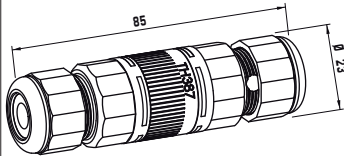

# M147-

**TH387**

**IP68 3bar**

**MADE IN ITALY**

**TH387**  
**2-3-4-5 POLES**

1

3

**Versione a vite standard**  
*Screw terminals*  
Code: THB.XXX.XXX (THR.XXX.XXX)

**4 POLES**

3.1

**Versione perforazione isolante**  
*Piercing terminals version*  
Code: THP.XXX.XXX

No sguainatura  
No unsheathing

4

5

**Chiave speciale di fissaggio rapido**  
*Quick-fixing special tool*

## TH387 2-3-4-5 POLES

Versione a parete  
Panel-mounting version

Visit us on [www.techno.it](http://www.techno.it)

Accessori su richiesta  
Accessories on request

**IP68**

30m  
3bar

Omologato e certificato secondo EN61984.  
Approved and certified in accordance with EN61984.