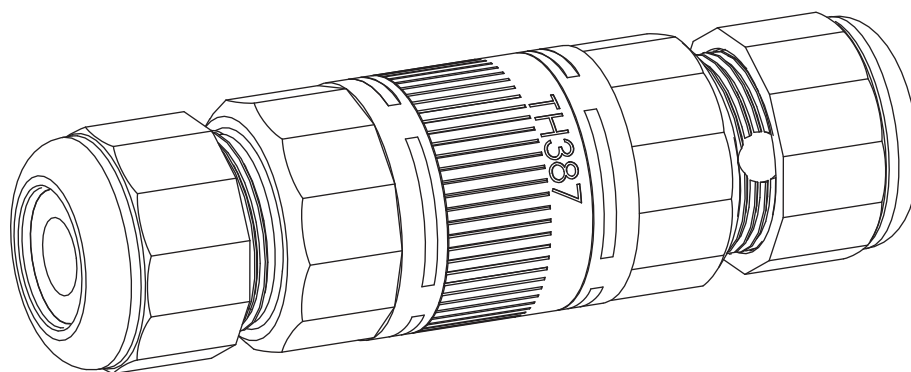

# M147-

**TH387**

**IP68 3bar**

**MADE IN ITALY**

**TH387**  
**2-3-4-5 POLES**

1

3

**Versione a vite standard**  
*Screw terminals*  
Code: THB.XXX.XXX (THR.XXX.XXX)

**4 POLES**

3.1

**Versione perforazione isolante**  
*Piercing terminals version*  
Code: THP.XXX.XXX

No sguainatura  
No unsheathing

4

5

**Chiave speciale di fissaggio rapido**  
*Quick-fixing special tool*

## TH387 2-3-4-5 POLES

Versione a parete  
Panel-mounting version

Visit us on [www.techno.it](http://www.techno.it)

Accessori su richiesta  
Accessories on request

**IP68**

30m  
3bar

Omologato e certificato secondo EN61984.  
Approved and certified in accordance with EN61984.