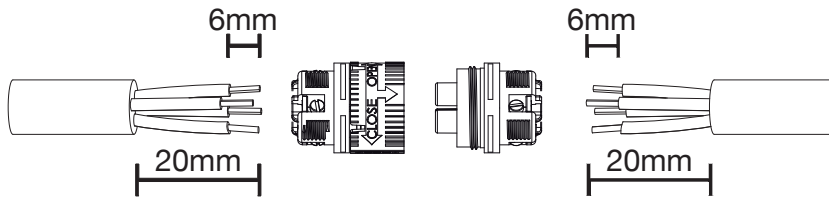

# M147-

**TH387**

**IP68 3bar**

**MADE IN ITALY**

**TH387**  
**2-3-4-5 POLES**

1

3

**Versione a vite standard**  
*Screw terminals*  
Code: THB.XXX.XXX (THR.XXX.XXX)

**4 POLES**

3.1

**Versione perforazione isolante**  
*Piercing terminals version*  
Code: THP.XXX.XXX

No sguainatura  
No unsheathing

4

5

**Chiave speciale di fissaggio rapido**  
*Quick-fixing special tool*

## TH387 2-3-4-5 POLES

Versione a parete  
Panel-mounting version

Visit us on [www.techno.it](http://www.techno.it)

Accessori su richiesta  
Accessories on request

**IP68**

30m  
3bar

Omologato e certificato secondo EN61984.  
Approved and certified in accordance with EN61984.