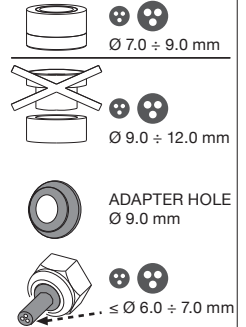

# M147-

**TH387**

**IP68 3bar**

**MADE IN ITALY**

**TH387**  
**2-3-4-5 POLES**

1

3

**Versione a vite standard**  
*Screw terminals*  
Code: THB.XXX.XXX (THR.XXX.XXX)

**4 POLES**

3.1

**Versione perforazione isolante**  
*Piercing terminals version*  
Code: THP.XXX.XXX

No sguainatura  
No unsheathing

4

5

**Chiave speciale di fissaggio rapido**  
*Quick-fixing special tool*

## TH387 2-3-4-5 POLES

Versione a parete  
Panel-mounting version

Visit us on [www.techno.it](http://www.techno.it)

Accessori su richiesta  
Accessories on request

**IP68**

30m  
3bar

Omologato e certificato secondo EN61984.  
Approved and certified in accordance with EN61984.