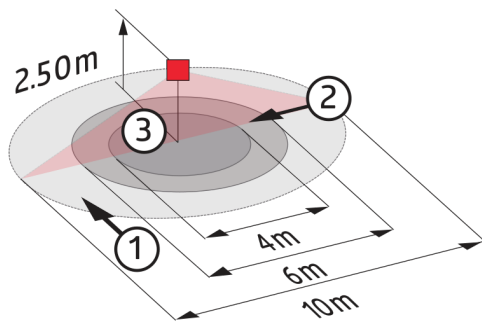

Range diagram

- 1: Walking across
- 2: Walking towards
- 3: Seated activity