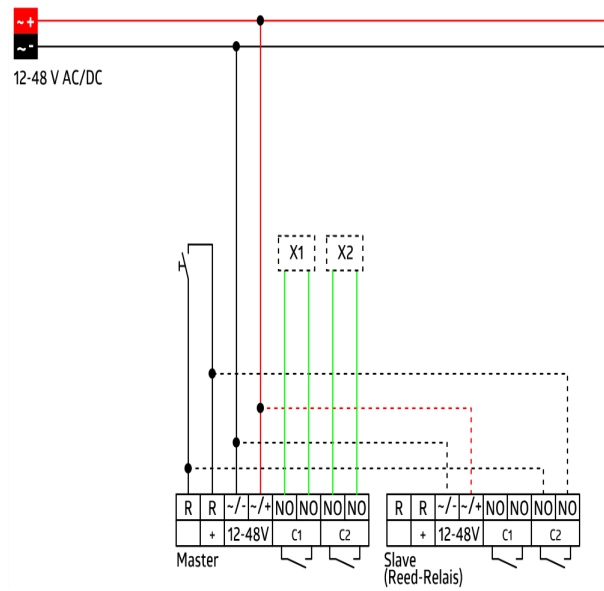

Technical Data

Voltage:	12 - 48 V AC / DC
Dimensions:	FC= Ø 80 x 85 mm SM= Ø 98 x 47 mm
Power consumption:	< 1 W
Detection area:	horizontal 360° (Ceiling mounting)
Range:	max. Ø 10 m across max. Ø 6 m towards max. Ø 4 m seated
Monitored area (tangential movement):	78 m ² / 2.5 m mounting height

Description	Colour	Part number	EAN number
BLE-IR-Adapter	black	93067	4007529930678
IR-PD-2C	-	92475	4007529924752
IR-PD-Mini	-	92159	4007529921591
Wire basket BSK (\varnothing 200 x 90 mm)	white	92199	4007529921997
SM socket IP54 for PD2- / PD4-SM	white	92161	4007529921614

Dimensions 92154

Dimensions 92164

Range diagram

- 1: Walking across
- 2: Walking towards
- 3: Seated activity

Wiring diagrams

Wiring diagrams