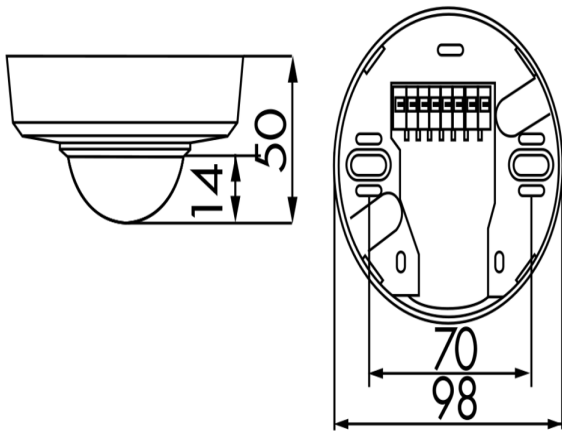

Dimensions 92154