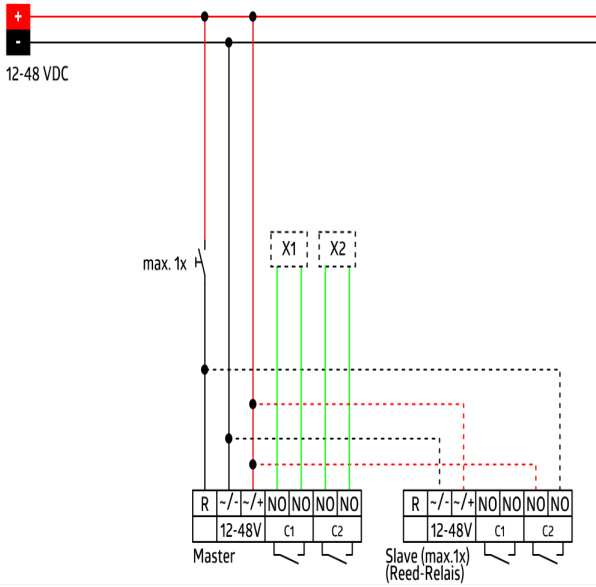

Technical Data

Voltage:	12 - 48 V AC / DC
Dimensions:	FC= Ø 80 x 85 mm SM= Ø 98 x 47 mm
Power consumption:	< 1 W
Detection area:	horizontal 360° (Ceiling mounting)
Range:	max. Ø 10 m across max. Ø 6 m towards max. Ø 4 m seated
Monitored area (tangential movement):	78 m ² / 2.5 m mounting height

Mounting height min./max./recommended:	2 m / 5 m / 2.5 m
Degree / class of protection:	FC= IP20 / Class II SM= IP20 / Class II
Ambient temperature:	-25 °C to +50 °C
Housing:	polycarbonate, UV-resistant
Channel 1 (lighting control, potential-free (dry))	
Switching power:	3 A; $\cos \varphi = 1$
Type of contact:	1x μ -contact, dry NO contact
Follow-up time:	15 sec - 30 min, Pulse
Brightness set value:	10 - 2000 Lux
Channel 2 (HVAC control potential-free (dry))	
Switching power:	3 A; $\cos \varphi = 1$
Type of contact:	1x μ -contact, dry NO contact
Follow-up time:	5 min - 120 min, Alarm pulse, Pulse Mixed light measuring

Description	Colour	Part number	EAN number
BLE-IR-Adapter	black	93067	4007529930678
IR-PD-2C	-	92475	4007529924752
IR-PD-Mini	-	92159	4007529921591
Wire basket BSK (\varnothing 200 x 90 mm)	white	92199	4007529921997
SM socket IP54 for PD2- / PD4-SM	white	92161	4007529921614

Dimensions 92154

Dimensions 92164

Range diagram

- 1: Walking across
- 2: Walking towards
- 3: Seated activity

Wiring diagrams

Wiring diagrams