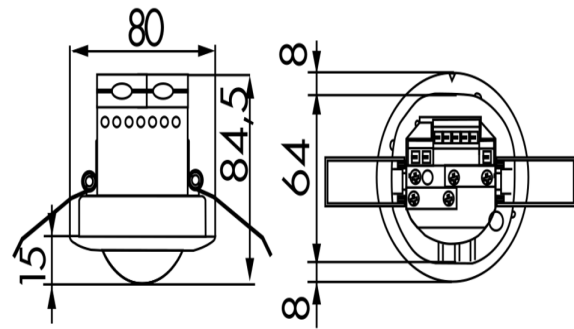

Technical Data

Voltage:	12 - 48 V AC / DC
Dimensions:	FC= Ø 80 x 85 mm SM= Ø 98 x 47 mm
Power consumption:	< 1 W
Detection area:	horizontal 360° (Ceiling mounting)
Range:	max. Ø 10 m across max. Ø 6 m towards max. Ø 4 m seated
Monitored area (tangential movement):	78 m ² / 2.5 m mounting height

Description

Description	Colour	Part number	EAN number
PD2-M-2C-12-48V-3A-SM	white mat, similar to RAL9010	92154	4007529921546
PD2-M-2C-12-48V-3A-FC	white mat, similar to RAL9010	92164	4007529921645

Accessory

Description	Colour	Part number	EAN number
BLE-IR-Adapter	black	93067	4007529930678
IR-PD-2C	-	92475	4007529924752
IR-PD-Mini	-	92159	4007529921591
Wire basket BSK (\varnothing 200 x 90 mm)	white	92199	4007529921997
SM socket IP54 for PD2- / PD4-SM	white	92161	4007529921614

Dimensions 92154

Dimensions 92164

Range diagram

- 1: Walking across
- 2: Walking towards
- 3: Seated activity

Wiring diagrams

Wiring diagrams