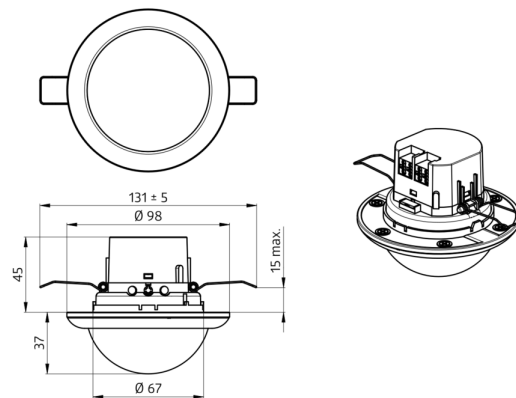

## Technical Data

<b>Voltage:</b>	24 V AC / DC +/- 20%
<b>Dimensions:</b>	FC= Ø 98 x 63 mm SM= Ø 97 x 84 mm
<b>typ. power input:</b>	12 mA at 24 V DC 20 mA at 24 V AC
<b>Power consumption:</b>	< 0.5 W
<b>Detection area:</b>	horizontal 360° (Ceiling mounting)
<b>Range:</b>	max. Ø 24 m across max. Ø 8 m towards max. Ø 6.4 m seated
<b>Monitored area (tangential movement):</b>	450 m <sup>2</sup> / 2.5 m mounting height
<b>Mounting height min./max./recommended:</b>	2 m / 10 m / 2.5 m
<b>Degree / class of protection:</b>	FC= IP20 / Class II SM= IP20 / Class II
<b>Ambient temperature:</b>	+5 °C to +50 °C
<b>Housing:</b>	polycarbonate, UV-resistant
<b>Brightness set value:</b>	0 - 2000 Lux Mixed light measuring

Dimensions 92834

Dimensions 92831