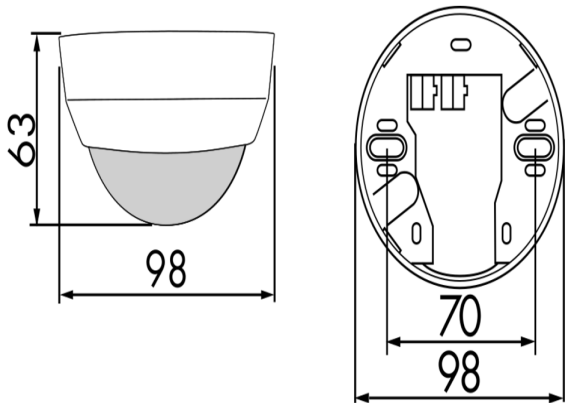

## Technical Data

<b>Voltage:</b>	24 V AC / DC +/- 20%
<b>Dimensions:</b>	FC= Ø 98 x 63 mm SM= Ø 97 x 84 mm
<b>typ. power input:</b>	12 mA at 24 V DC 20 mA at 24 V AC
<b>Power consumption:</b>	< 0.5 W
<b>Detection area:</b>	horizontal 360° (Ceiling mounting)
<b>Range:</b>	max. Ø 24 m across max. Ø 8 m towards max. Ø 6.4 m seated
<b>Monitored area (tangential movement):</b>	450 m <sup>2</sup> / 2.5 m mounting height
<b>Mounting height min./max./recommended:</b>	2 m / 10 m / 2.5 m
<b>Degree / class of protection:</b>	FC= IP20 / Class II SM= IP20 / Class II
<b>Ambient temperature:</b>	+5 °C to +50 °C
<b>Housing:</b>	polycarbonate, UV-resistant
<b>Brightness set value:</b>	0 - 2000 Lux Mixed light measuring

Dimensions 92834

Dimensions 92831