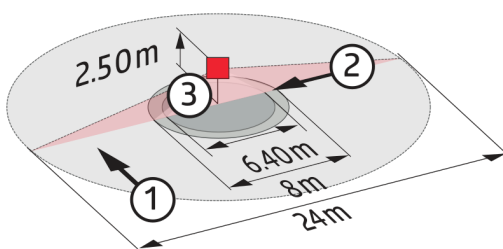

## Technical Data

<b>Voltage:</b>	24 V AC / DC +/- 20%
<b>Dimensions:</b>	FC= Ø 98 x 63 mm SM= Ø 97 x 84 mm
<b>typ. power input:</b>	12 mA at 24 V DC 20 mA at 24 V AC
<b>Power consumption:</b>	< 0.5 W
<b>Detection area:</b>	horizontal 360° (Ceiling mounting)
<b>Range:</b>	max. Ø 24 m across max. Ø 8 m towards max. Ø 6.4 m seated
<b>Monitored area (tangential movement):</b>	450 m <sup>2</sup> / 2.5 m mounting height
<b>Mounting height min./max./recommended:</b>	2 m / 10 m / 2.5 m
<b>Degree / class of protection:</b>	FC= IP20 / Class II SM= IP20 / Class II
<b>Ambient temperature:</b>	+5 °C to +50 °C
<b>Housing:</b>	polycarbonate, UV-resistant
<b>Brightness set value:</b>	0 - 2000 Lux Mixed light measuring

Dimensions 92834

Dimensions 92831

### Range diagram

- 1: Walking across
- 2: Walking towards
- 3: Seated activity