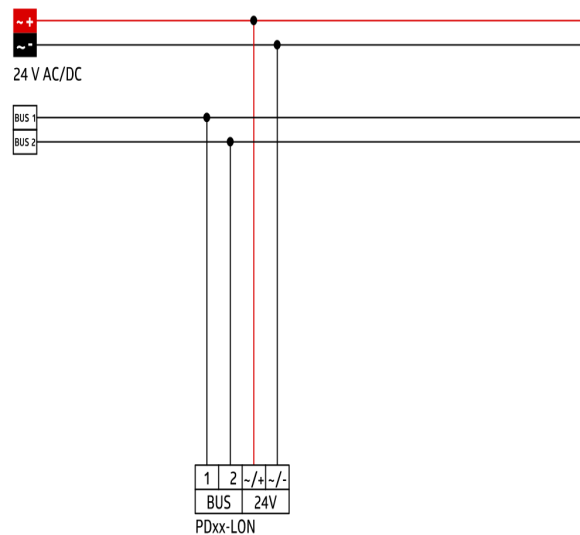

## Technical Data

<b>Voltage:</b>	24 V AC / DC +/- 20%
<b>Dimensions:</b>	FC= Ø 98 x 63 mm SM= Ø 97 x 84 mm
<b>typ. power input:</b>	12 mA at 24 V DC 20 mA at 24 V AC
<b>Power consumption:</b>	< 0.5 W
<b>Detection area:</b>	horizontal 360° (Ceiling mounting)
<b>Range:</b>	max. Ø 24 m across max. Ø 8 m towards max. Ø 6.4 m seated
<b>Monitored area (tangential movement):</b>	450 m <sup>2</sup> / 2.5 m mounting height
<b>Mounting height min./max./recommended:</b>	2 m / 10 m / 2.5 m
<b>Degree / class of protection:</b>	FC= IP20 / Class II SM= IP20 / Class II
<b>Ambient temperature:</b>	+5 °C to +50 °C
<b>Housing:</b>	polycarbonate, UV-resistant
<b>Brightness set value:</b>	0 - 2000 Lux Mixed light measuring

Dimensions 92834

Dimensions 92831

### Range diagram

- 1: Walking across
- 2: Walking towards
- 3: Seated activity

### Wiring diagrams