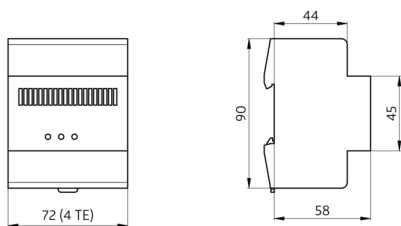

Technical Data

Voltage:	5 V DC
Dimensions:	(4 TE) 90 x 72 x 64 mm
Power consumption:	max. 5 W
Degree / class of protection:	IP20 / Class II
Ambient temperature:	0 °C to +45 °C
Housing:	Polyamide, UV-resistant

Description

Description	Colour	Part number	EAN number
ViSTATION-DALI-SYS-REG	grey	93023	4007529930234

Wiring diagramms

Dimensions 93023