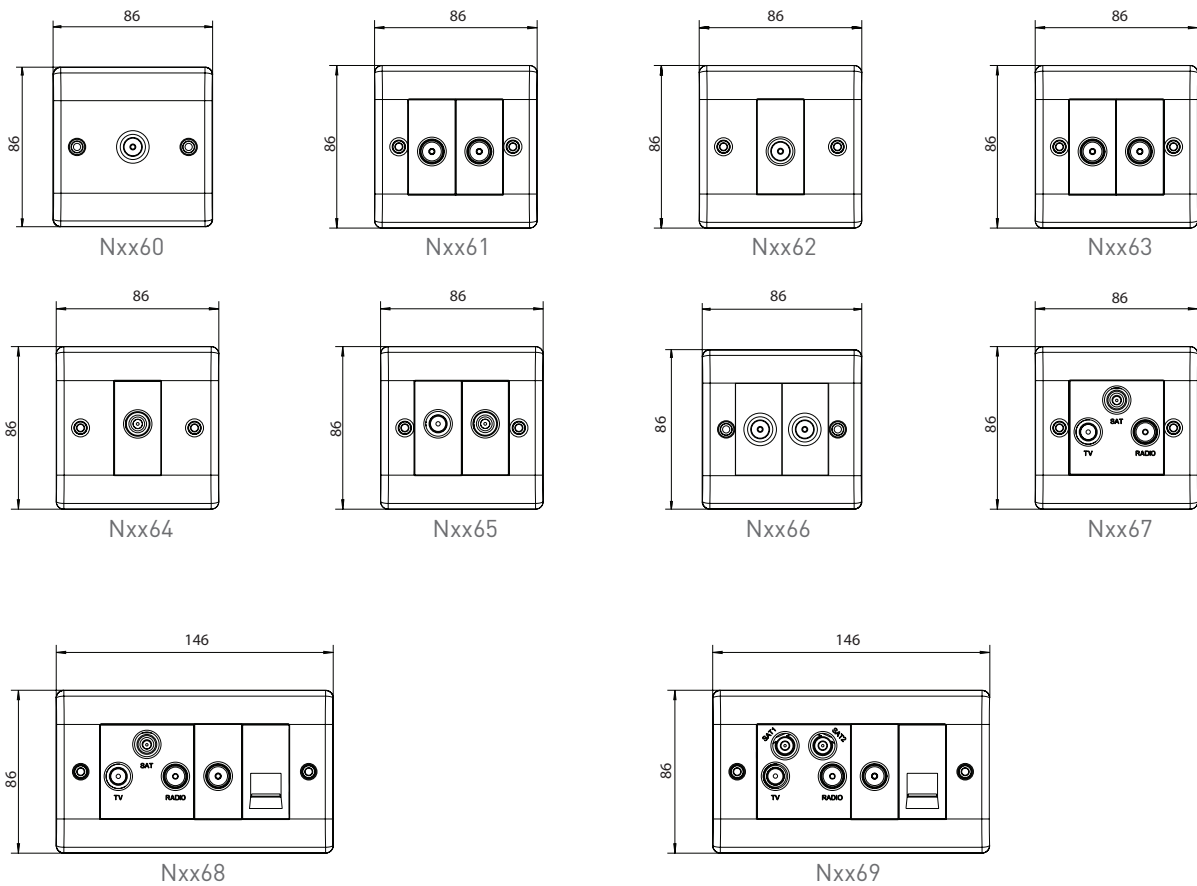

Co-Axial, Satellite & Triplex Outlets

Technical Specifications

Standard(s)	BS3041 & BS5733, additionally BS 6312-2 for Nxx68
RoHS Directive	Yes
WEEE Directive	Yes
Mounting Box Depth (Min)	25mm (Nxx60, Nxx61, Nxx62, Nxx63, Nxx64, Nxx65, Nxx66 products) 35mm (Nxx67, Nxx68, Nxx69 products)
Fixing Centres	60.3mm (Nxx60, Nxx61, Nxx62, Nxx63, Nxx64, Nxx65, Nxx66, Nxx67 products) 120.6mm (Nxx68, Nxx69 products)

Line Diagrams