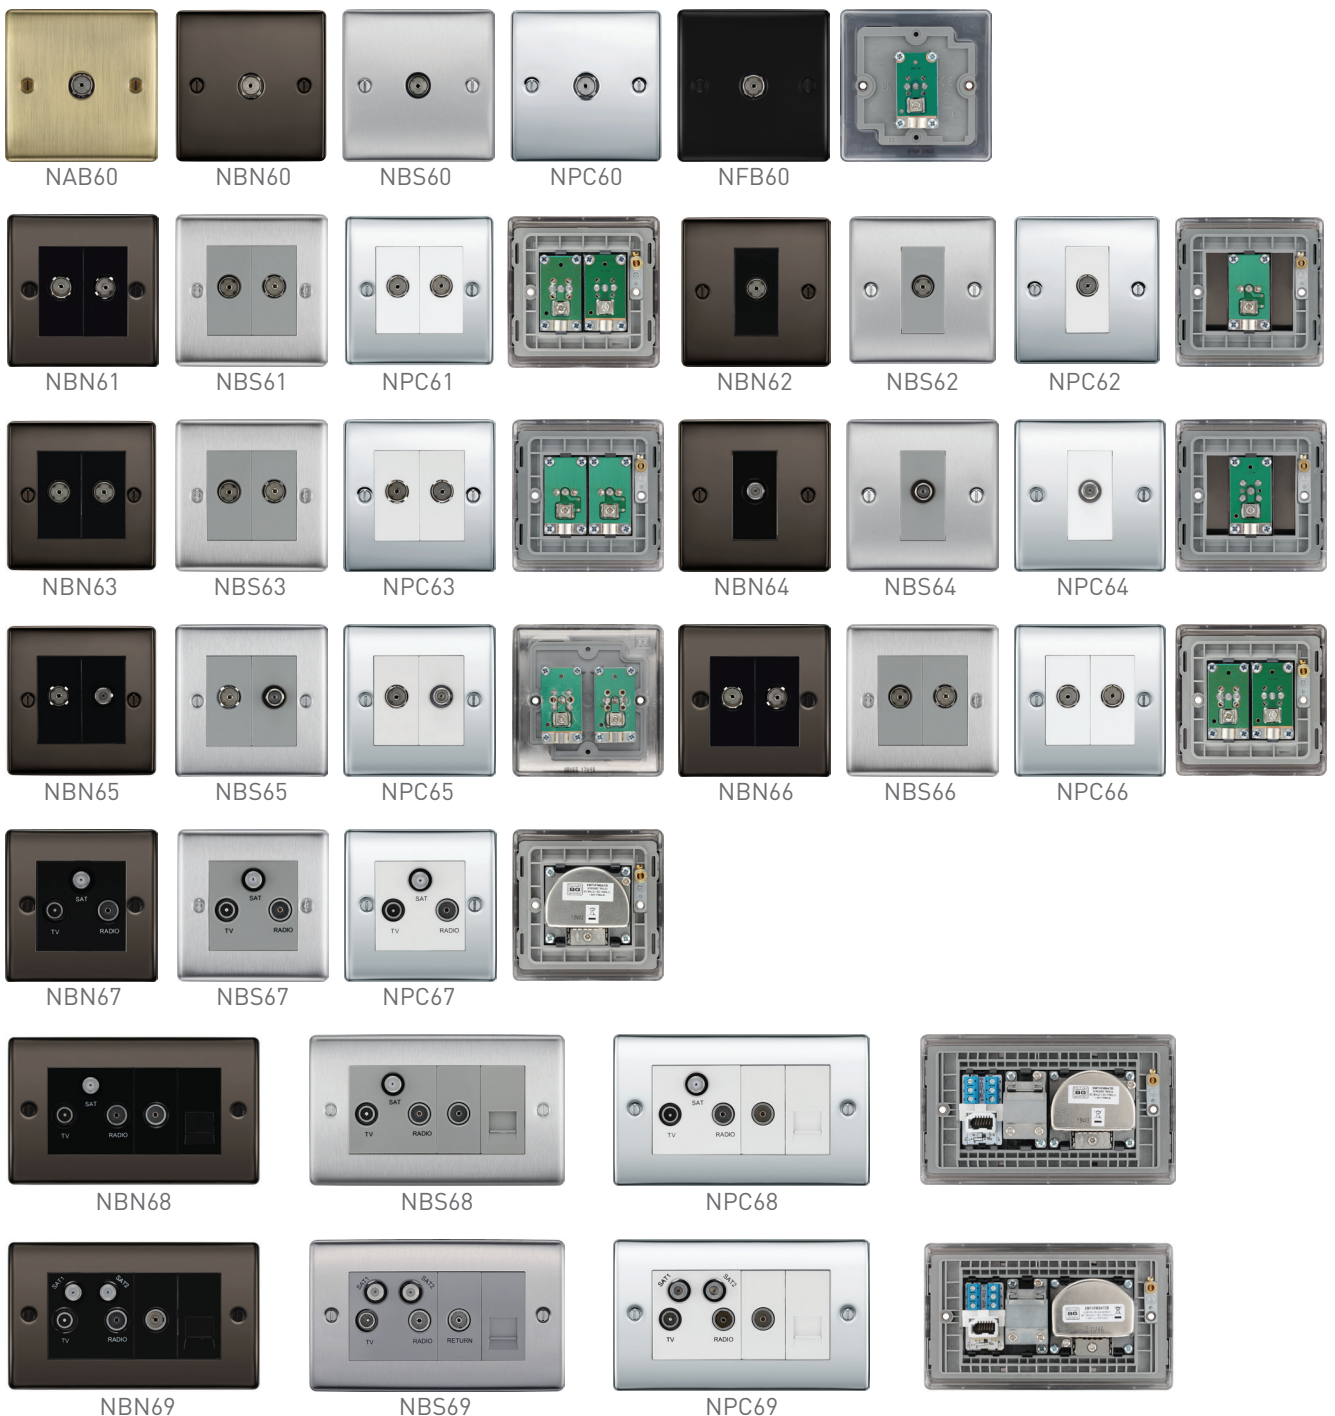

Technical Data

Co-Axial, Satellite & Triplex Outlets

Brief product description:

The BG Nexus Metal range has a sleek and slim profile with softly rounded edges that portrays a premium look, and is available in a wide range of finishes to cater for all tastes.

Features:

- Sleek and slim profile with softly rounded edges
- Fixed integrated plastic gasket to protect metal edges from moisture
- Colour matched fixing screws

Product Images

Co-Axial, Satellite & Triplex Outlets

Colour Reference:

AB = Antique Brass, BS = Brushed Steel, BN = Black Nickel, FB = Matt Black, PC = Polished Chrome

Weights & Dimensions

Cat No.	Description	Dimensions (H x W x D) cm				Weight (kg)				CBM (m ³)
		Unpacked Product	Packed Product	Inner Box	Outer Box	Unpacked Product	Packed Product	Inner Box	Outer Box	Outer Box
N**60	1G CO-AX	8.6 x 8.6 x 2.0	15.3 x 12.0 x 2.7	20.7 x 12.7 x 9.2	22.6 x 26.3 x 48.3	0.081	0.102	0.57	5.98	0.02871
N**61	2G CO-AX	8.6 x 8.6 x 2.0	17.5 x 11.5 x 2.2	-	-	0.113	0.117	-	-	-
N**62	1G ISO CO-AX	8.6 x 8.6 x 2.0	17.5 x 11.5 x 2.2	-	-	0.102	0.106	-	-	-
N**63	2G ISO CO-AX	8.6 x 8.6 x 2.0	17.5 x 11.5 x 2.2	-	-	0.090	0.094	-	-	-
N**64	1G SAT	8.6 x 8.6 x 2.7	17.5 x 11.5 x 2.9	-	-	0.102	0.106	-	-	-
N**65	2G SAT + CO-AX	8.6 x 8.6 x 2.7	17.5 x 11.5 x 2.9	-	-	0.111	0.115	-	-	-
N**66	2G DIPLEX TV/FM	8.6 x 8.6 x 3.2	17.5 x 11.5 x 3.4	-	-	0.140	0.144	-	-	-
N**67	3G TRIPLEX TV/FM/SAT	8.6 x 8.6 x 3.8	17.5 x 11.5 x 4.0	-	-	0.140	0.144	-	-	-
N**68	TRIP + BT + CO-AX RET	8.6 x 14.6 x 3.8	19.5 x 12.0 x 4.0	-	-	0.250	0.254	-	-	-
N**69	QUAD + BT + CO-AX RET	8.6 x 14.6 x 3.9	19.5 x 12.0 x 4.1	-	-	0.253	0.257	-	-	-