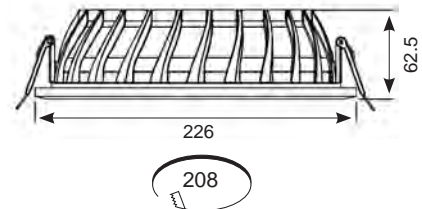

# Galaxy CCT LED Downlight

Supplied c/w Remote Driver

102

AGALED/1/CCT

AGALED/1/CCT  
with drop glass attachment installed

- Compact IP65 LED Downlight which outperforms twin 18W and 26W PLC lamp variants
- One product provides both 3000K and 4000K colour temperature options
- Cut-out dimensions suitable to replace most PLC downlights
- Fitting and driver pre-wired with ST18 connectors
- Faceted reflector and optical fresnel lens provides outstanding performance, uniformity and glare control
- Removable twist on, twist off bezel provides option of utilising alternative bezel and drop glass accessories
- Dimmable and Emergency options
- LED lifespan L70 50,000 hours

Remote Emergency Box Dimensions  
Length 415mm, Width 145mm,  
Depth 70mm

Code	Lamp	Description
AGALED/1/CCT	LED	15W - Cool White / Warm White
AGALED/2/CCT	LED	20W - Cool White / Warm White

Options		
/M3		Emergency
/OCTO		OCTO Smart Control
/DD		Digital Dimming (DD1/DD2/DD3/DD4)