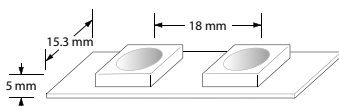

2m/5m single colour or RGB LED strip pack

EN-STPUK Standard mains cable power lead

EN-STPRGBUK RGB controller, infrared remote, mains power lead

IP65 plug & play connection, join for longer run lengths

Strip