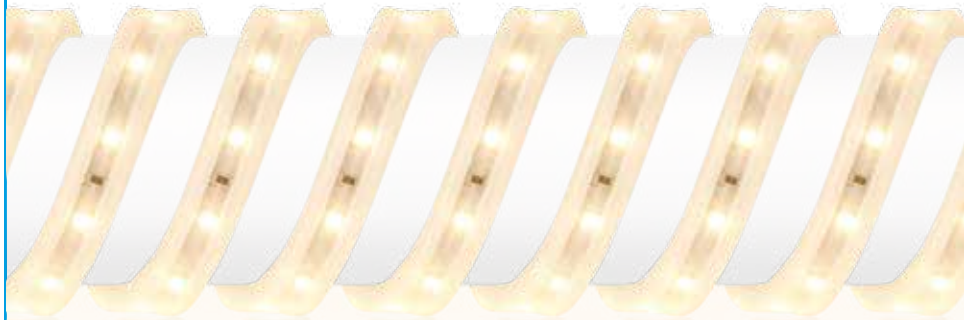

# FlexE240™

240V IP65 Interconnectable LED Strip

make smart with

See pg.256-258 for compatibility table

Flexible IP65 silicon jacket for maximum weather protection

Interconnectable ends allow for lengths up to 30 metres to be joined together

Infrared remote and controller supplied as part of RGB power lead kit

240V

Cat. No.	Watts	No. of LEDs/m	Colour	lm/m
<b>2 Metre</b>				
EN-STKM2/30	24W	60	3000K	700
EN-STKM2/40	24W	60	4000K	700
EN-STKM2/BLU	24W	60	Blue	-
<b>5 Metre</b>				
EN-STKM5/30	60W	60	3000K	700
EN-STKM5/40	60W	60	4000K	700
EN-STKM5/BLU	60W	60	Blue	-
<b>2 Metre RGB</b>				
EN-STKM2/RGB	24W	60	RGB	-
<b>5 Metre RGB</b>				
EN-STKM5/RGB	60W	60	RGB	-

### Accessories

EN-STPUK

FlexE240™ Mains Voltage Strip Power Lead

EN-STPRGBUK

FlexE240™ Mains Voltage RGB Strip Power Lead

RGB Colour Changing White setting not a substitute for true white

IP65 fully flexible silicon LED strip

2m/5m single colour or RGB LED strip pack

EN-STPUK Standard mains cable power lead

EN-STPRGBUK RGB controller, infrared remote, mains power lead

IP65 plug & play connection, join for longer run lengths

Strip